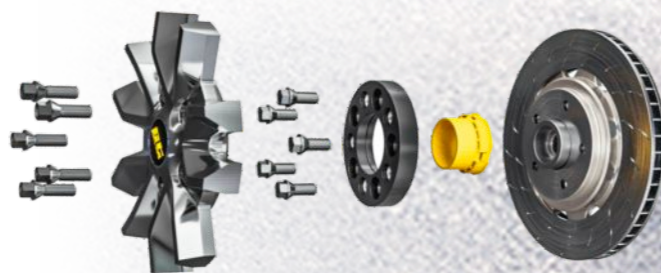

DZX

Bolt-thru system with multi hole bolt patterns

- ✓ Available in 5-25mm per wheel
- ✓ Precise 2,5mm steps
- ✓ For wheel bolts and wheel studs

DZX system components:

- 27 spacer discs from 4x98 to 6x132
- + 45 adapters
- + 31 sets of wheel mounting gear
- = more than 19.000 combinatio!

AZX

Bolt-on system

- ✓ Available from 20-35 mm per wheel
- ✓ For wheel bolts and wheel studs
- ✓ Perfect alternative to the DZX wheel spacers

AZX system components:

- 24 spacer discs from 5x108 to 5x127
- + 15 adapters
- + 15 sets of wheel mounting gear
- = more than 2.400 additional combinations!

mm per Disc	mm per Axle	Bolt Pattern	Artikel-No.
5mm	10mm	150	56055024
		155	56055021
		168	56055039
7,5mm	15mm	150	56055025
		155	56055022
		168	56055040
10mm	20mm	150	56055026
		155	56055023
		168	56055041
12,5mm	25mm	150	56055001
		155	56055011
		168	56055027
15mm	30mm	150	56055002
		155	56055012
		168	56055028
17,5mm	35mm	150	56055003
		155	56055013
		168	56055029
20mm	40mm	150	56055004
		155	56055014
		168	56055030
22,5mm	45mm	150	56055005
		155	56055015
		168	56055031
25mm	50mm	150	56055006
		155	56055016
		168	56055032

mm per Disc	mm per Axle	Bolt Pattern	Artikel-No.
20mm	40mm	5x114,3	56065037
25mm	50mm	5x108	56065001
		5x110	56065004
		5x112	56065007
		5x114,3	56065010
		5x120	56065013
		5x127	56065016
30mm	60mm	5x108	56065002
		5x110	56065005
		5x112	56065008
		5x114,3	56065011
		5x120	56065014
		5x127	56065017
35mm	70mm	5x108	56065003
		5x110	56065006
		5x112	56065009
		5x114,3	56065012
		5x120	56065015
		5x127	56065018

KW -alustasarjat kaikkiin olosuhteisiin. KW on johtava coil over -alustasarjojen valmistaja päivittäiseen ajoon sekä kilpikäyttöön. KW Suspensions, KW Competition, KW Street Comfort, KW Clubsport, KW HLS ja KW Quad Suspension.